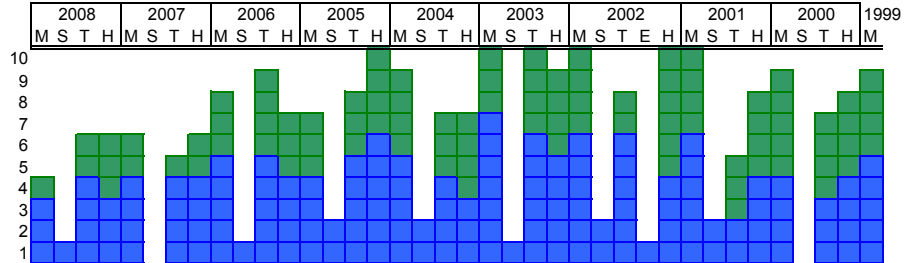

**Totals for Weekend and Minibus Day Trips**

(Compiled by Jaya John John, Dec 2008)

Totals of weekend and minibus day-trips per term.

	2008				2007				2006				2005				2004				2003				2002				2001				2000				1999	
	M	S	T	H	M	S	T	H	M	S	T	H	M	S	T	H	M	S	T	H	M	S	T	H	M	S	T	E	H	M	S	T	H	M	S	T	H	M
Weekend trips per term	3	1	4	3	4	0	4	4	5	1	5	4	4	2	5	6	5	2	4	3	7	1	6	5	6	2	6	1	4	6	2	2	4	4	0	3	4	5
Minibus day-trips per term	1	0	2	3	2	0	1	2	3	0	4	3	3	0	3	4	4	0	3	4	3	0	4	4	4	0	2	0	6	5	0	3	4	5	0	4	4	4
Total trips per term	4	1	6	6	6	0	5	6	8	1	9	7	7	2	8	10	9	2	7	7	10	1	10	9	10	2	8	1	10	11	2	5	8	9	0	7	8	9

Trips per term, including vacations:

(M = Michaelmas,  
S = summer,  
T = Trinity,  
E = Easter,  
H = Hilary)

Term-time only: